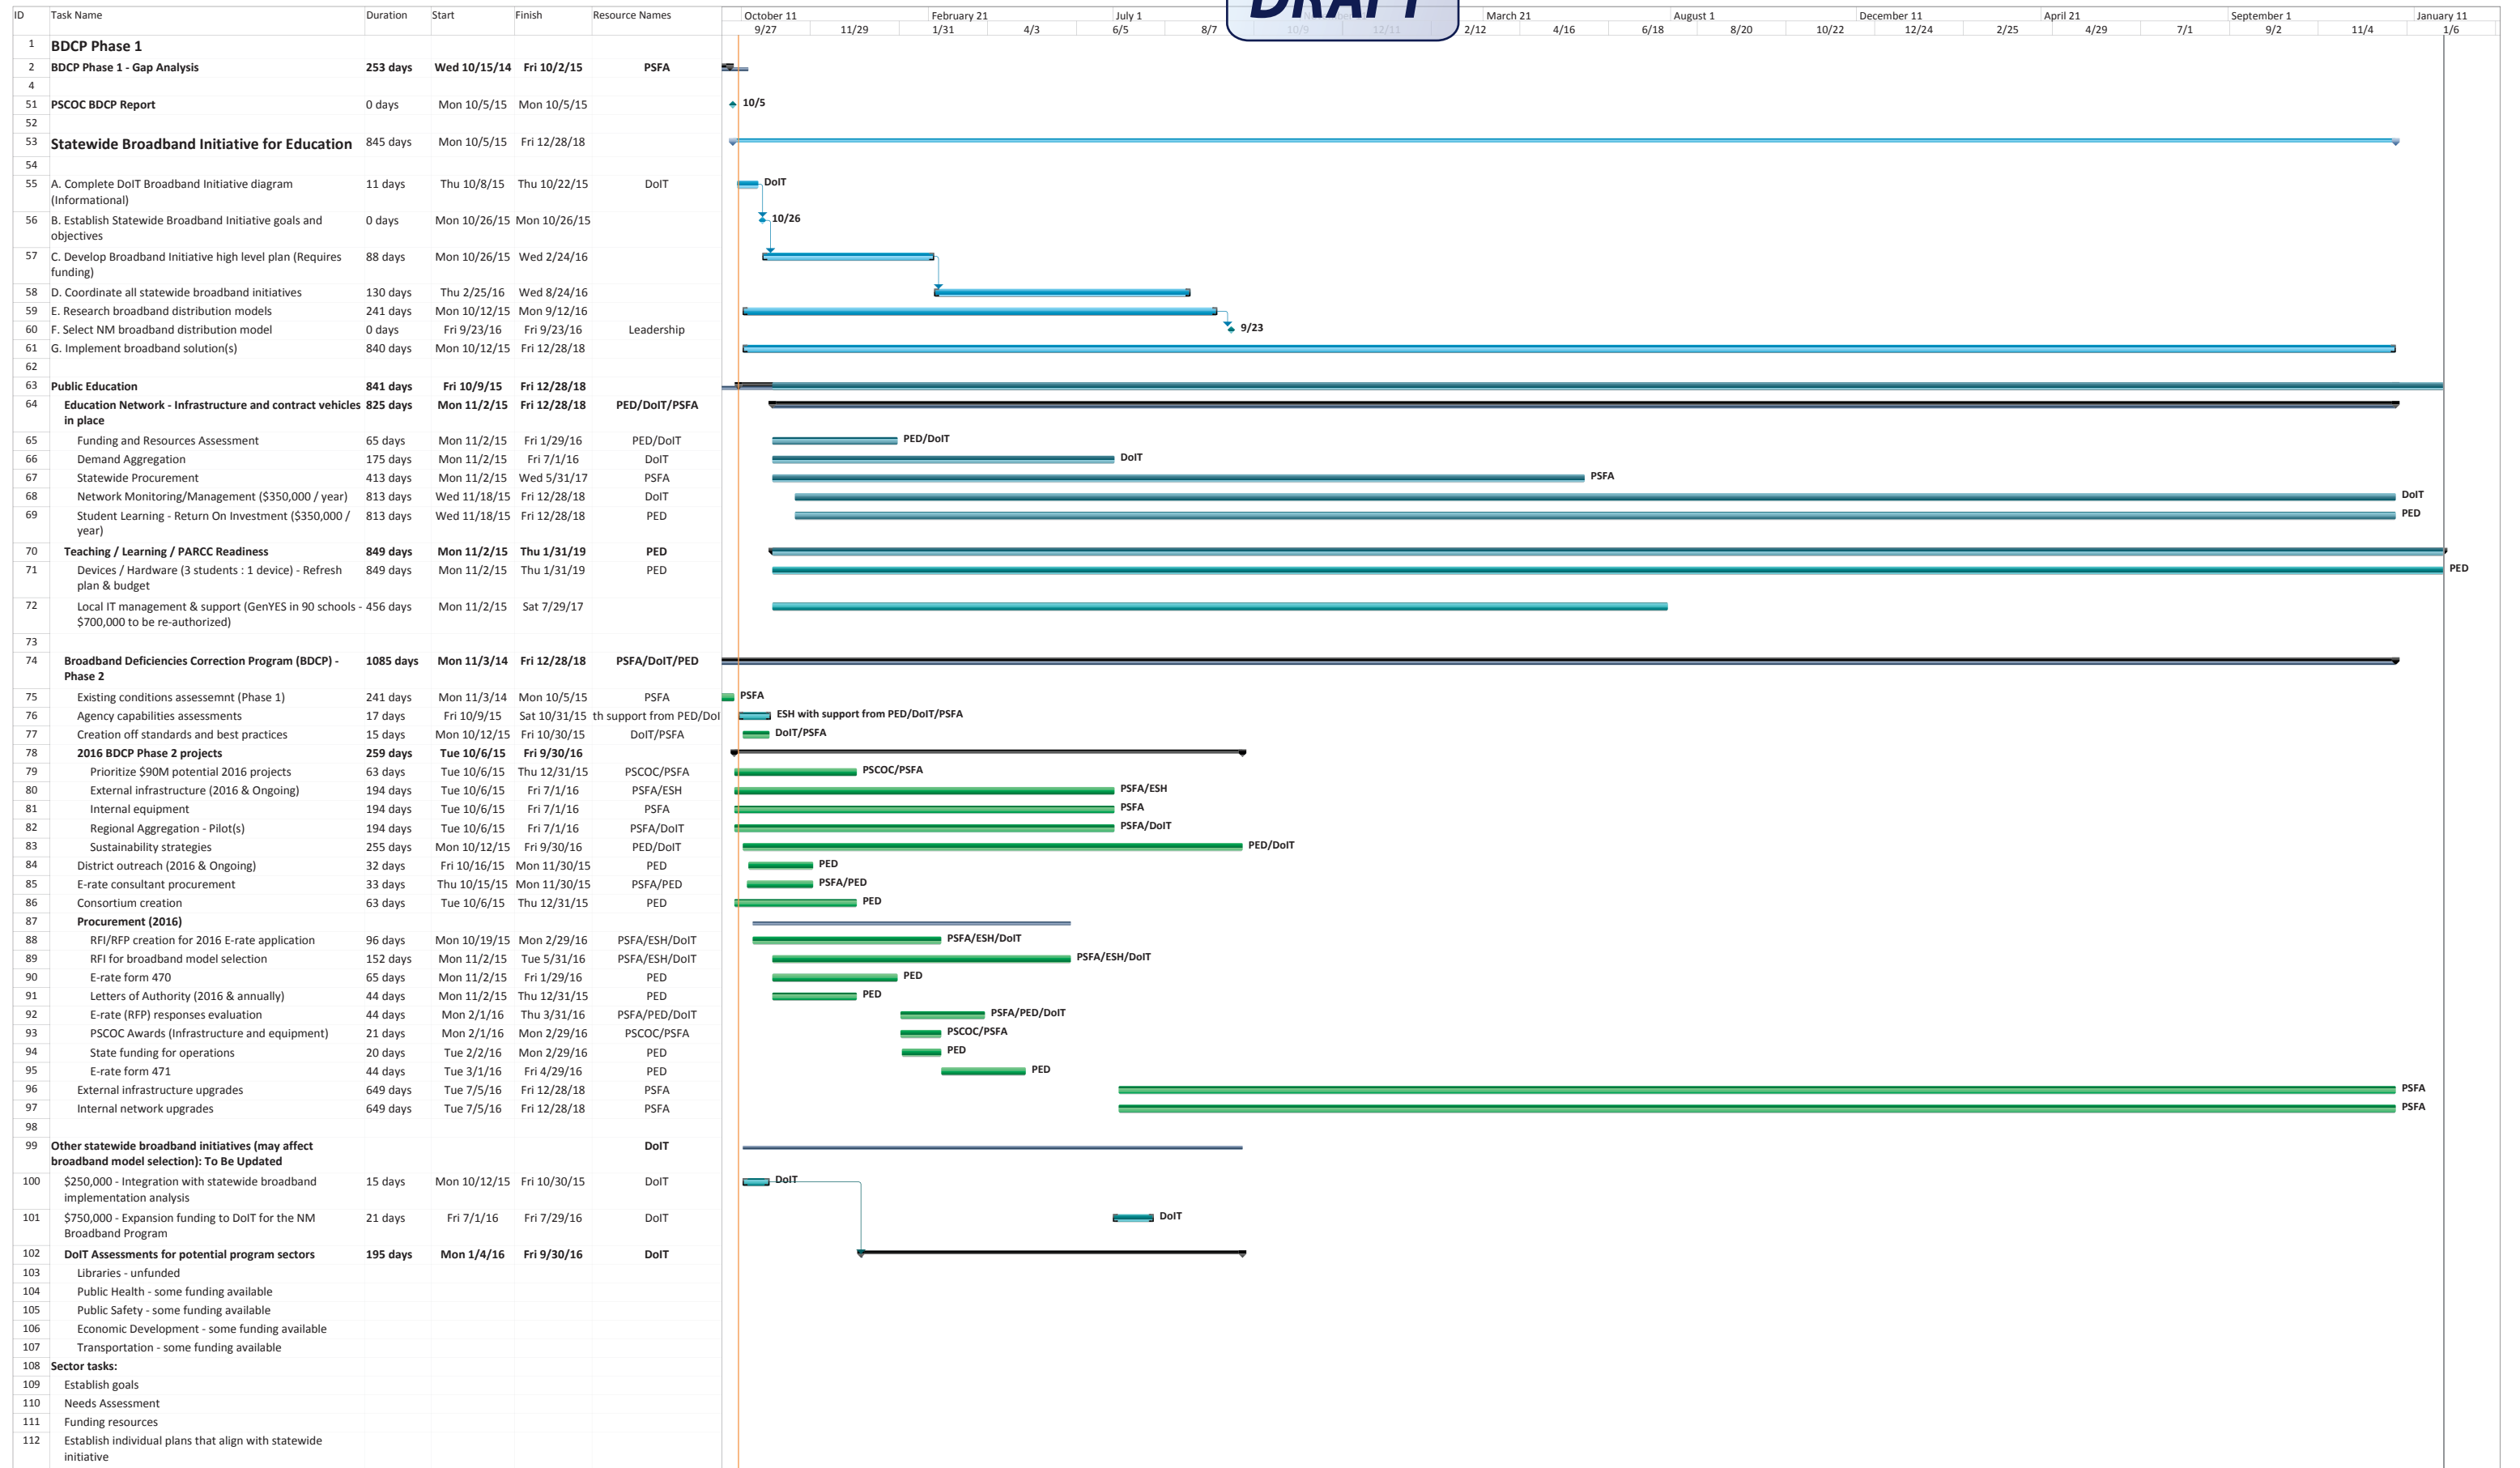

DRAFT

Project: WorkPlan_BroadbandInit
 Date: Fri 10/9/15

Task Split

Milestone Summary

Project Summary External Tasks

External Milestone Inactive Task

Inactive Milestone Inactive Summary

Manual Task Duration-only

Manual Summary Rollup Manual Summary

Start-only Finish-only

Deadline Progress