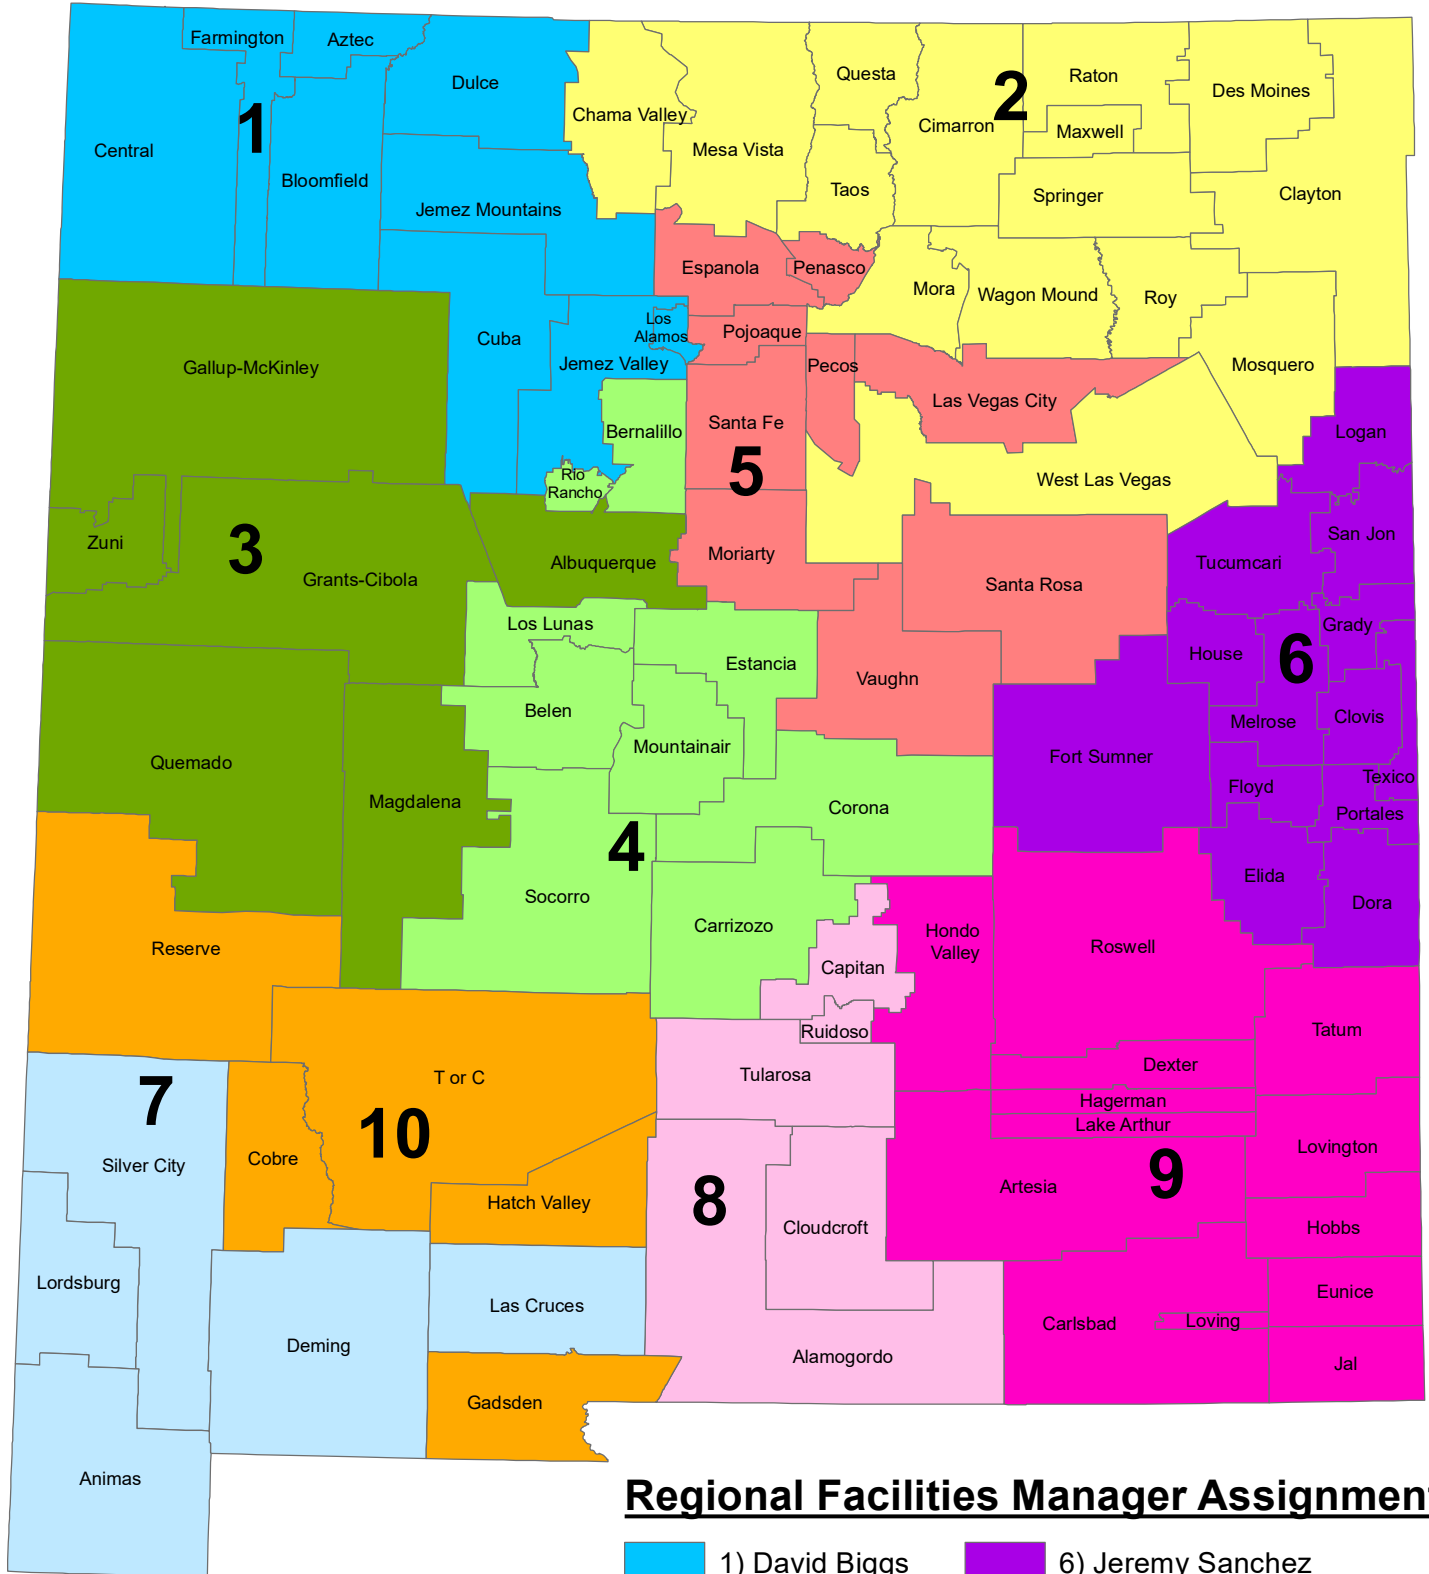

PSFA Regional Facilities Manager Assignments

Regional Facilities Manager Assignments

- | | |
|--|---|
| 1) David Biggs | 6) Jeremy Sanchez |
| 2) Irina Ivashkova | 7) Jorge Au |
| 3) Richard Dicks | 8) Scott Ficklin |
| 4) Daniel Juarez | 9) Jeremy Sanchez |
| 5) Irina Ivashkova | 10) Scott Ficklin |